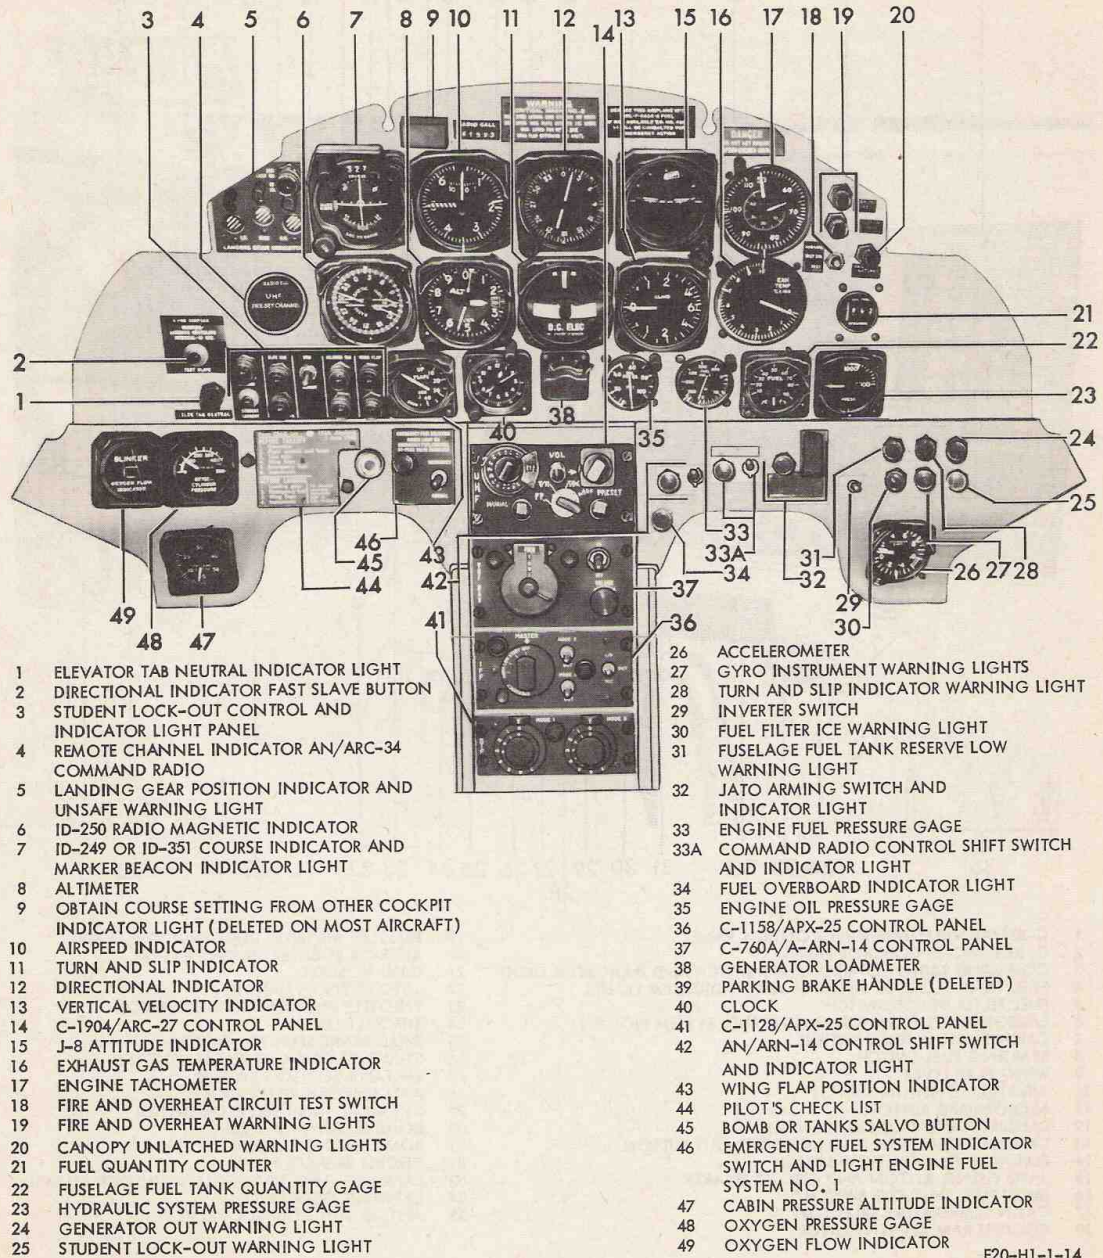

## **THE CONTROL PANEL OF THE T-33A ...”T-BIRD”**

**HOW'S YOUR BLINDFOLD INSTRUMENT CHECK MEMORY ?**

**SEE ANSWERS BELOW..**

# INSTRUMENT PANEL FRONT COCKPIT

T-33A-5 AIRCRAFT (TYPICAL)

Figure 1-5

Changed 1 June 1960

1-13